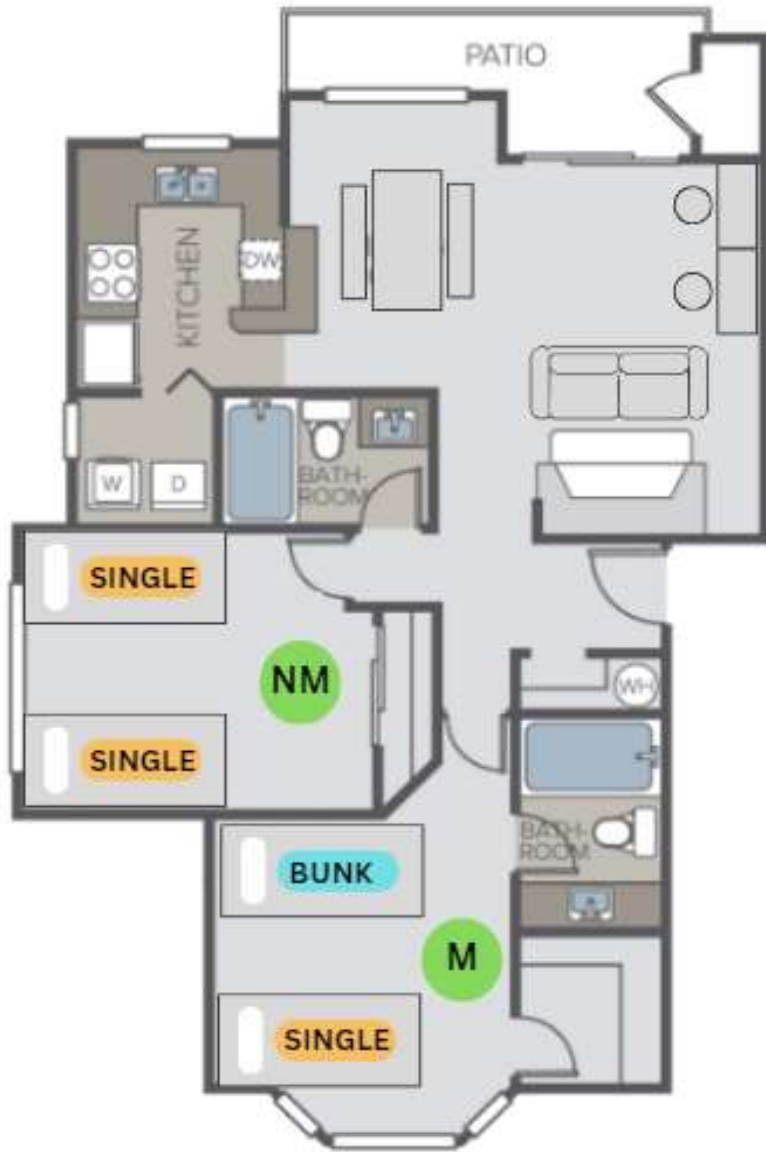

Shadowbrook “Cypress”

- 2 bedrooms
- 1 bathroom

Renderings are intended only as general reference. Features, materials, and layout of apartment may be different than shown.

Shadowbrook “Magnolia”

- 2 bedrooms
- 2 bathrooms

Renderings are intended only as general reference. Features, materials, and layout of apartment may be different than shown.

Shadowbrook “Sierra”

- 2 bedrooms
- 2 bathrooms

Renderings are intended only as general reference. Features, materials, and layout of apartment may be different than shown.