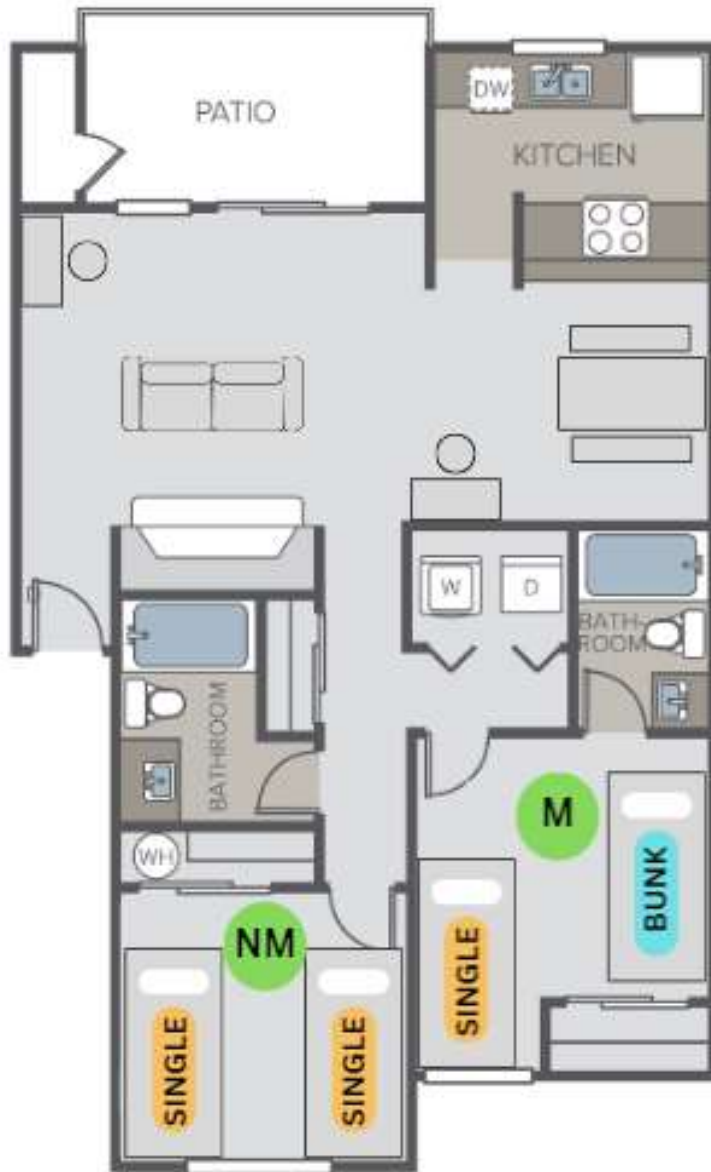

Shadowbrook “Cypress”

- 2 bedrooms
- 1 bathroom

Renderings are intended only as general reference. Features, materials, and layout of apartment may be different than shown.

Shadowbrook “Magnolia”

- 2 bedrooms
- 2 bathrooms

Renderings are intended only as general reference. Features, materials, and layout of apartment may be different than shown.

Shadowbrook “Sierra”

- 2 bedrooms
- 2 bathrooms

Renderings are intended only as general reference. Features, materials, and layout of apartment may be different than shown.