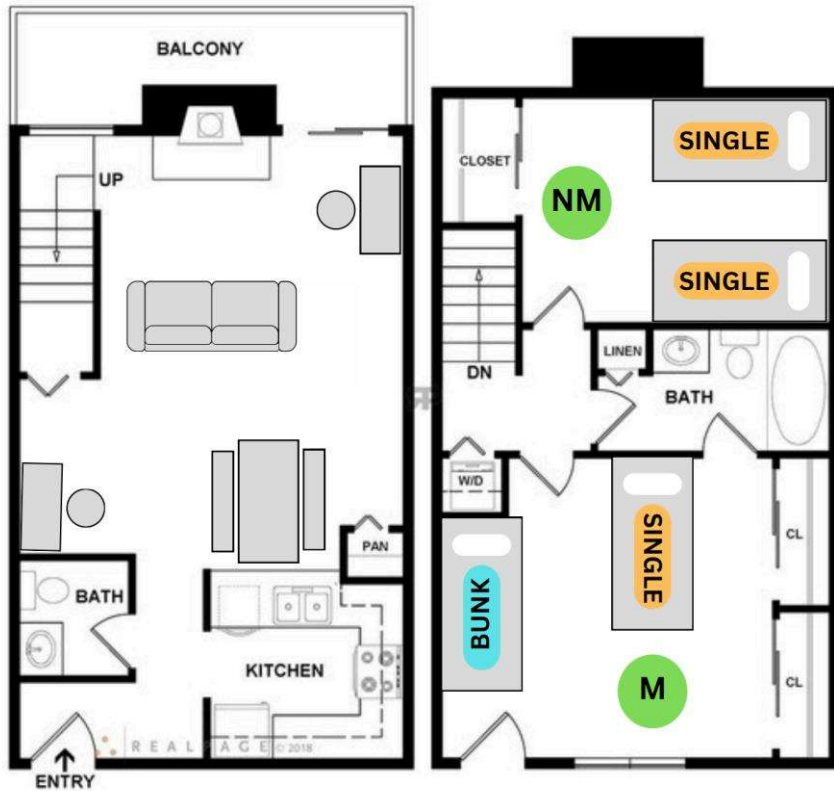

The Knoll "Citation"

- 1 bedroom
- 1 bathroom

Renderings are intended only as general reference. Features, materials, and layout of apartment may be different than shown.

The Knoll "Secretariat"

- 2 bedrooms
- 1.5 bathrooms

Renderings are intended only as general reference. Features, materials, and layout of apartment may be different than shown.

The Knoll "Seattle Slew"

- 2 bedrooms
- 2 bathrooms

Renderings are intended only as general reference. Features, materials, and layout of apartment may be different than shown.

The Knoll "Spectacular Bid"

- 3 bedrooms
- 2 bathrooms

Renderings are intended only as general reference. Features, materials, and layout of apartment may be different than shown.