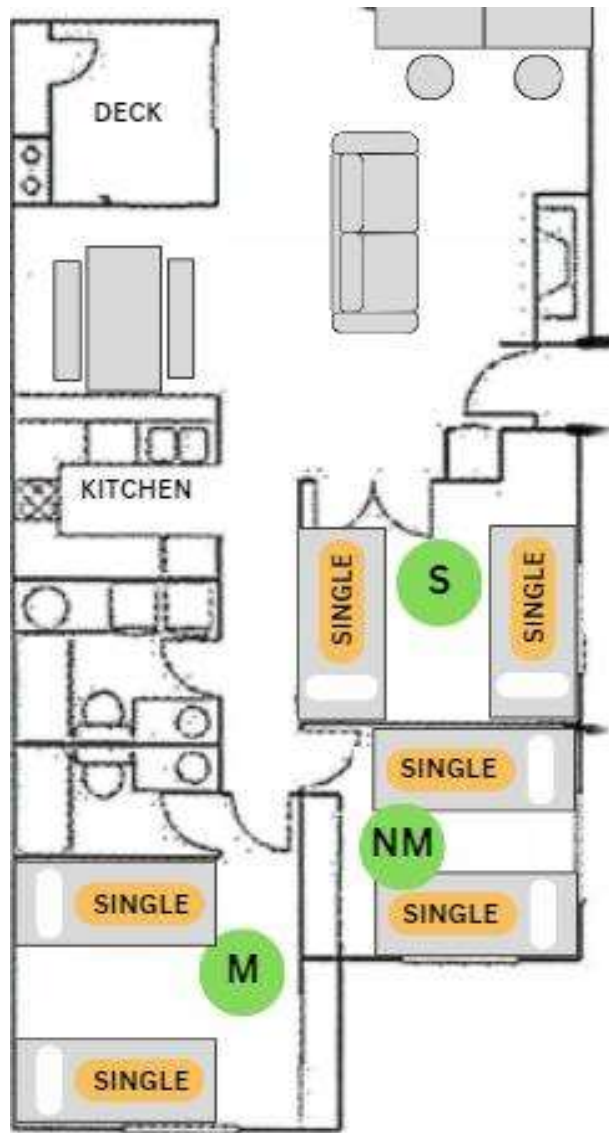

The Knoll "Citation"

- 1 bedroom
- 1 bathroom

Renderings are intended only as general reference. Features, materials, and layout of apartment may be different than shown.

The Knoll "Secretariat"

- 2 bedrooms
- 1.5 bathrooms

Renderings are intended only as general reference. Features, materials, and layout of apartment may be different than shown.

The Knoll "Seattle Slew"

- 2 bedrooms
- 2 bathrooms

Renderings are intended only as general reference. Features, materials, and layout of apartment may be different than shown.

The Knoll "Spectacular Bid"

- 3 bedrooms
- 2 bathrooms

Renderings are intended only as general reference. Features, materials, and layout of apartment may be different than shown.